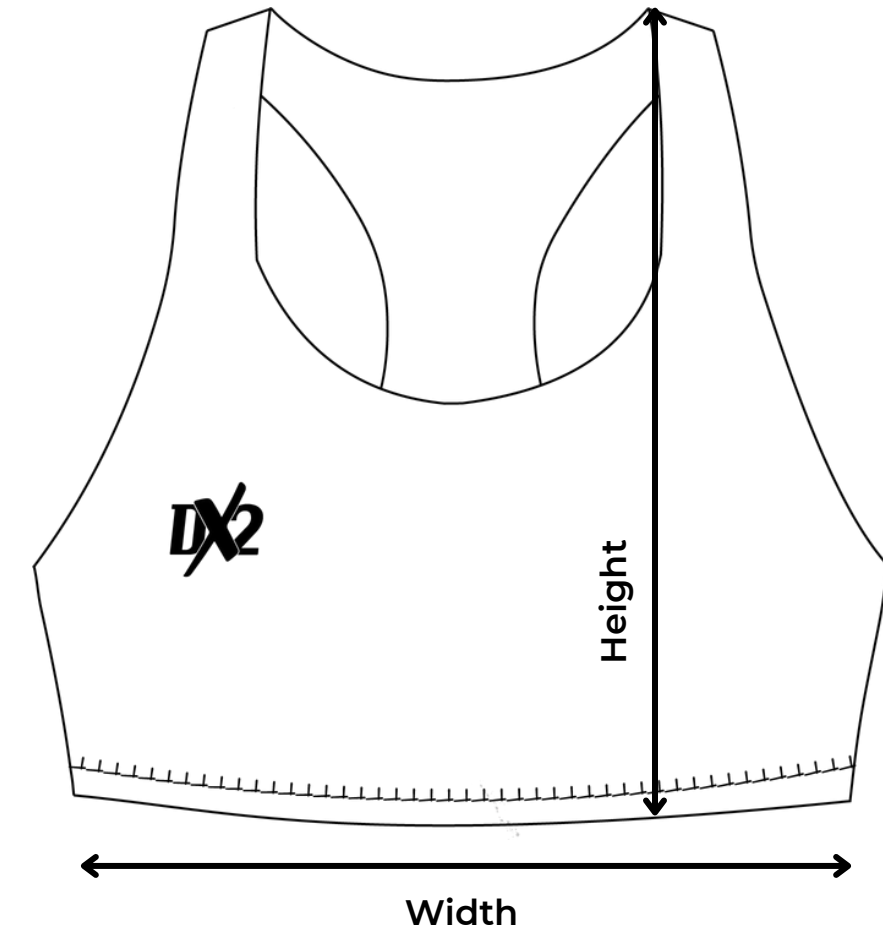

VEST

	XS	S	M	L	XL	XXL
HEIGHT (CM)	69	71	73	75.5	77.5	79
WIDTH (CM)	46	48	50	52.5	54.5	56.5

SPORTS BRA

	XS	S	M	L	XL	XXL
HEIGHT (CM)	26.5	27.5	28	29	30	31
WIDTH (CM)	33	34	35	36	37	38