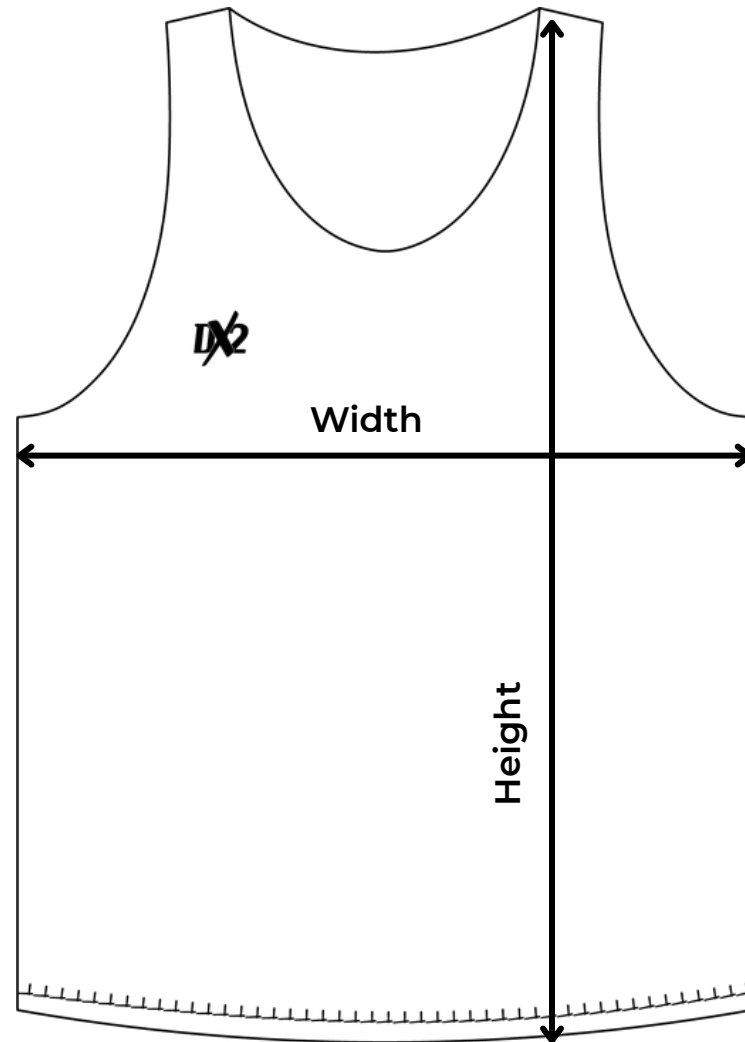

VEST

	XS	S	M	L	XL	XXL
HEIGHT (CM)	69	71	73	75.5	77.5	79
WIDTH (CM)	46	48	50	52.5	54.5	56.5

SPORTS BRA

	XS	S	M	L	XL	XXL
HEIGHT (CM)	26.5	27.5	28	29	30	31
WIDTH (CM)	33	34	35	36	37	38